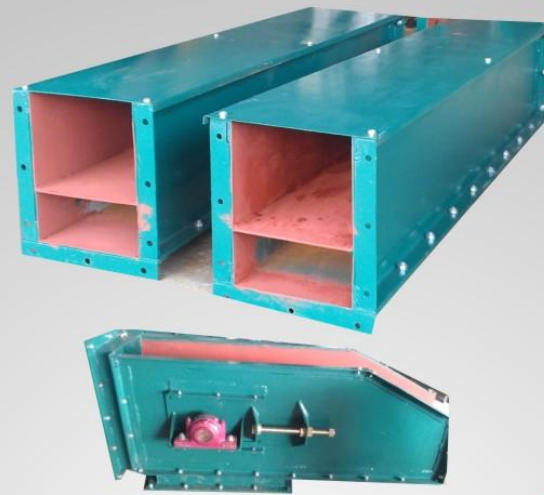

9

MMC BULK FLOW CONVEYOR

Features : Fully bolted segmented drive sprocket assembly for rapid replacement
• Multi directional sprocket shaft removal • Heavy duty robust sprocket stripper
• Positive landing for pedestal bearing mountings facilitating easy change out
• Fully bolted segmented trailing wheel assembly for rapid change out
• Engineered chain • Versatile welded steel design

MMC BUCKET CONVEYOR

Features : Assuring minimum damage of seeds. Used in Grading plants where breakage & quality of seed is a big issue. Rubberized belt and PVC buckets.

8