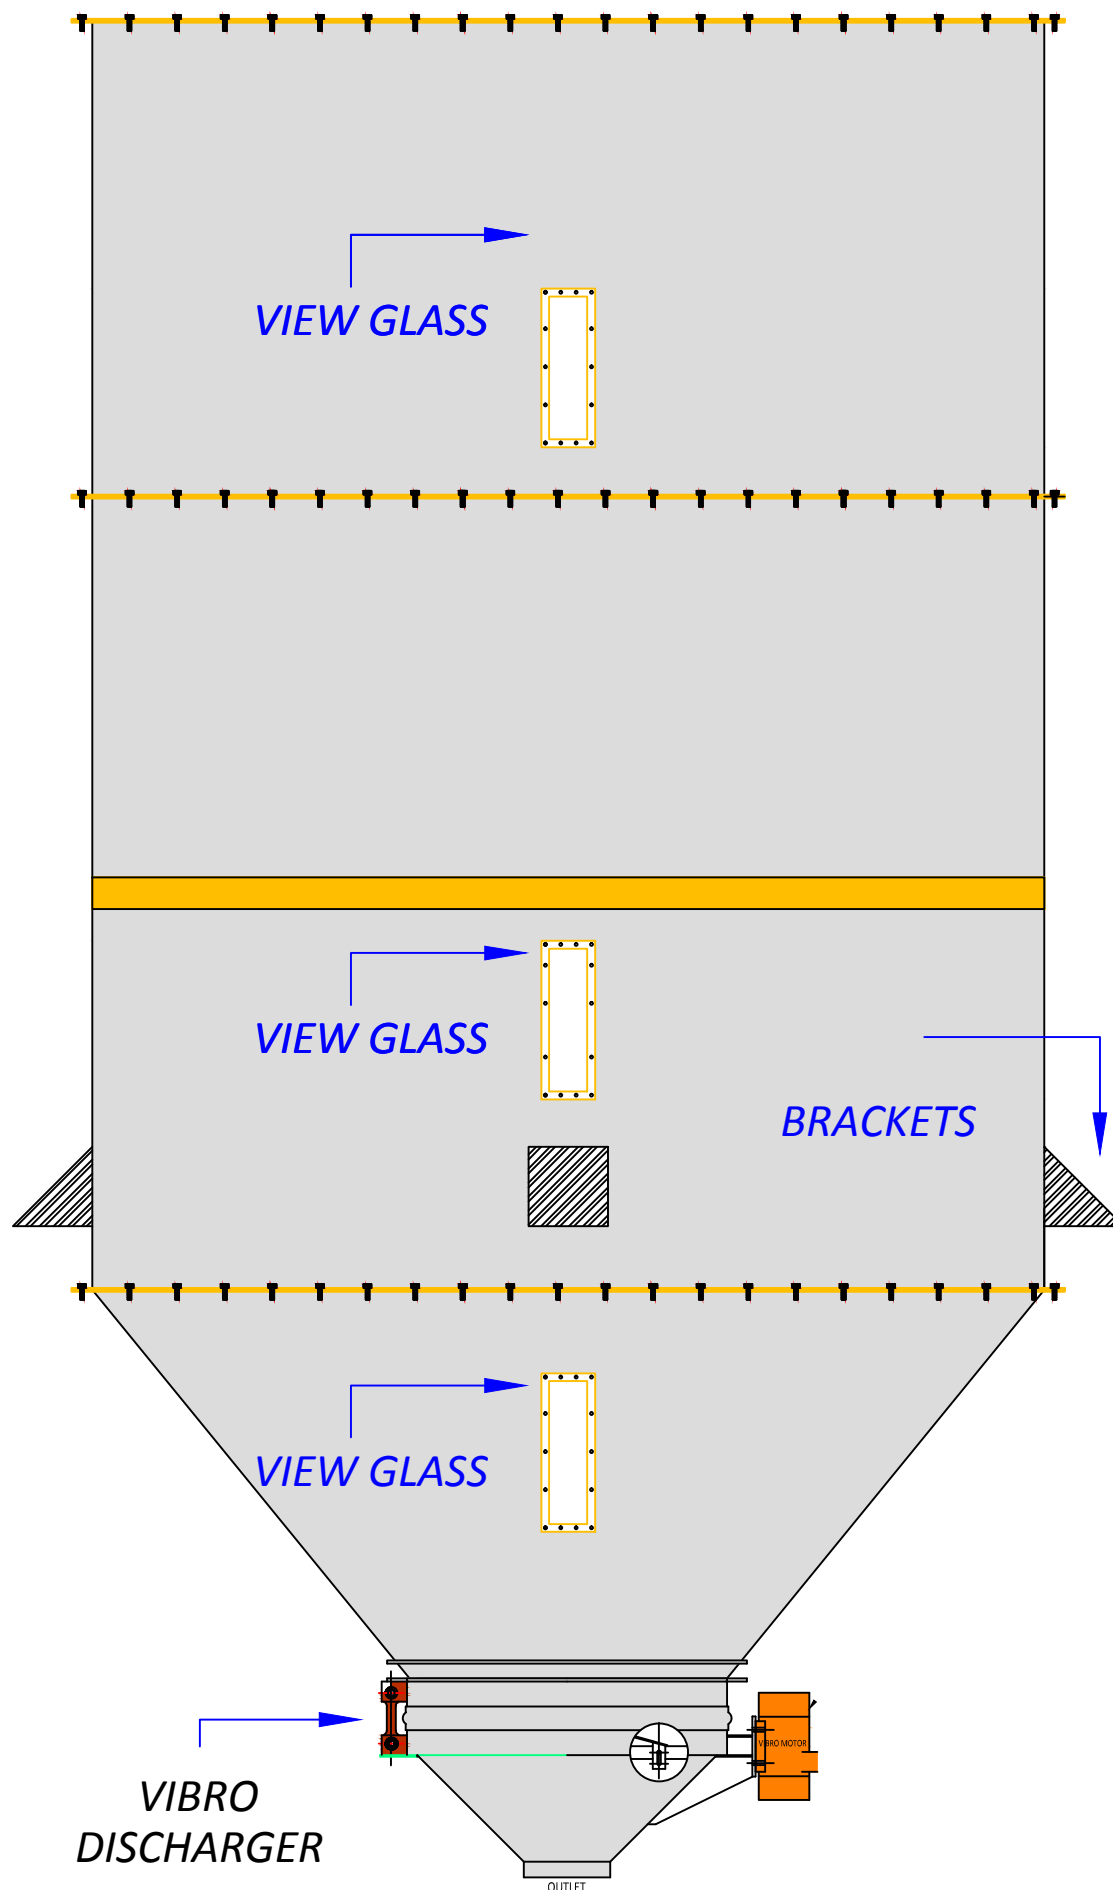

FG SILO- ROUND TYPE

MMC
www.truckloader.in
mmcsales@truckloader.in

MM CONSULTANCY SERVICES, DEWAS		
S.NO.	TECHNICAL SPECIFICATION	
1	MODEL	MMC FG SILO- ROUND TYPE
2	MOC	MS/SS.
3	DIMENSIONS:- DIA	∅ - 1500-4000 MM .
4	HEIGHT	H - 2000-8000 MM.
5	ACRYLIC VIEW GLASS	3 NOS
6	SUPPORT BRACKET	4 NOS
7	PAINT	EPOXY WHITE FOOD GRADE
8	STORAGE CAPACITY	5MT - 70 MT