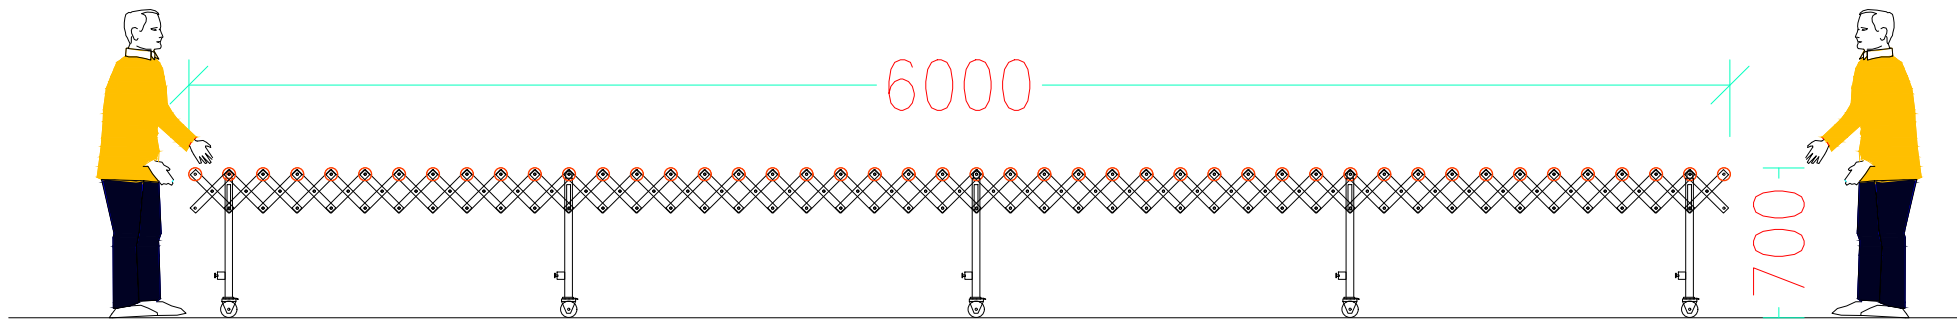

# MMC FLEXIBLE ROLLER CONVEYOR

FRONT VIEW

TOP VIEW

  
[www.truckloader.in](http://www.truckloader.in)
  
[mmcsales@truckloader.in](mailto:mmcsales@truckloader.in)

MM CONSULTANCY SERVICES, DEWAS		
S.NO	TECHNICAL SPECIFICATION	MM CONSULTANCY
1	MODEL	MMC FLEXIBLE ROLLER CONVEYOR
2	CHASSIS	SQUARE PIPE SUPPORT
3	CONVEYOR LENGTH	4000, 6000,8000MM
4	CONVEYOR WIDTH	600MM/ 700MM
5	ROLLER TYPE	MS MAKE
6	MOTOR	SINGLE PHASE - 4 NOS