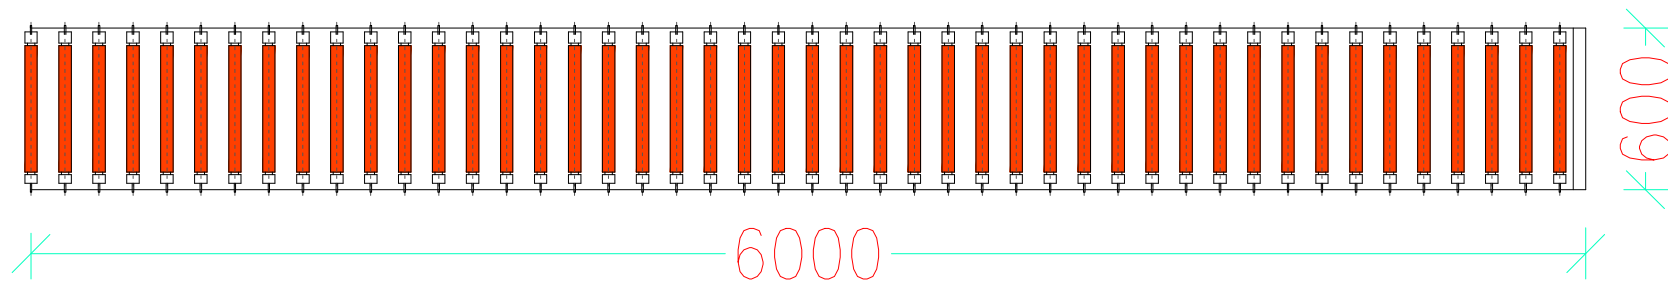

# MMC FLEXIBLE ROLLER CONVEYOR

FRONT VIEW

TOP VIEW

  
[www.truckloader.in](http://www.truckloader.in)
  
[mmcsales@truckloader.in](mailto:mmcsales@truckloader.in)

MM CONSULTANCY SERVICES, DEWAS		
S.NO	TECHNICAL SPECIFICATION	MM CONSULTANCY
1	MODEL	MMC FLEXIBLE ROLLER CONVEYOR
2	CHASSIS	SQUARE PIPE SUPPORT
3	CONVEYOR LENGTH	4000, 6000,8000MM
4	CONVEYOR WIDTH	600MM/ 700MM
5	ROLLER TYPE	MS MAKE
6	MOTOR	SINGLE PHASE - 4 NOS