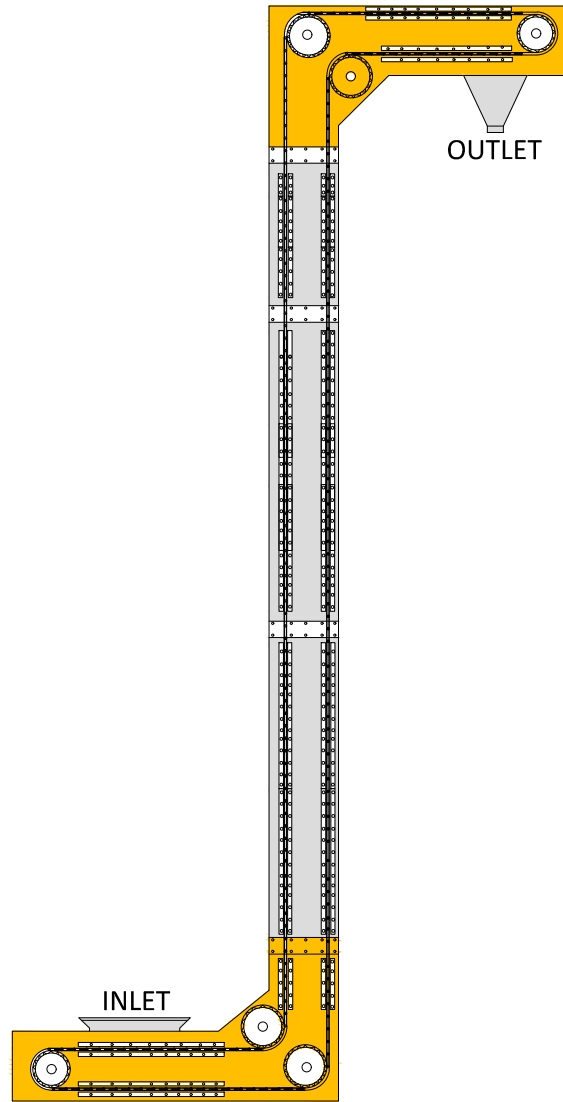

MMC Z BUCKET ELEVATOR

SIDE VIEW

TOP VIEW

MM CONSULTANCY SERVICES, DEWAS

S.NO	TECHNICAL SPECIFICATION	MM CONSULTANCY
1	MODEL	MMC Z BUCKET ELEVATOR
2	FRAME MAKE	MS/SS MAKE
3	ELEVATOR BUCKET SIZE	12 INCH / 24 INCH
4	BUCKET TYPE	PVC TYPE
5	LOAD CAPACITY	2 TON - 20 TON
6	DRIVE MOTORS	3 PHASE, 440 V
7	ELEVATOR CHAIN	MS/ SS MAKE

MMC
www.truckloader.in
mmcsales@truckloader.in

MMC SERVICES

www.mmconsultancy.in
www.truckloader.in

CLIENT NAME			
TITLE	Z BUCKET ELEVATOR		
PREPARED BY	VIRENDRA SINGH RATHORE		
APPROVED BY	ARJUN MALHOTRA	REV. DATE:	00
SUBM. DATE	07.10.2021	Dwg No.:	
ALL DIMENSIONS ARE IN MM.			